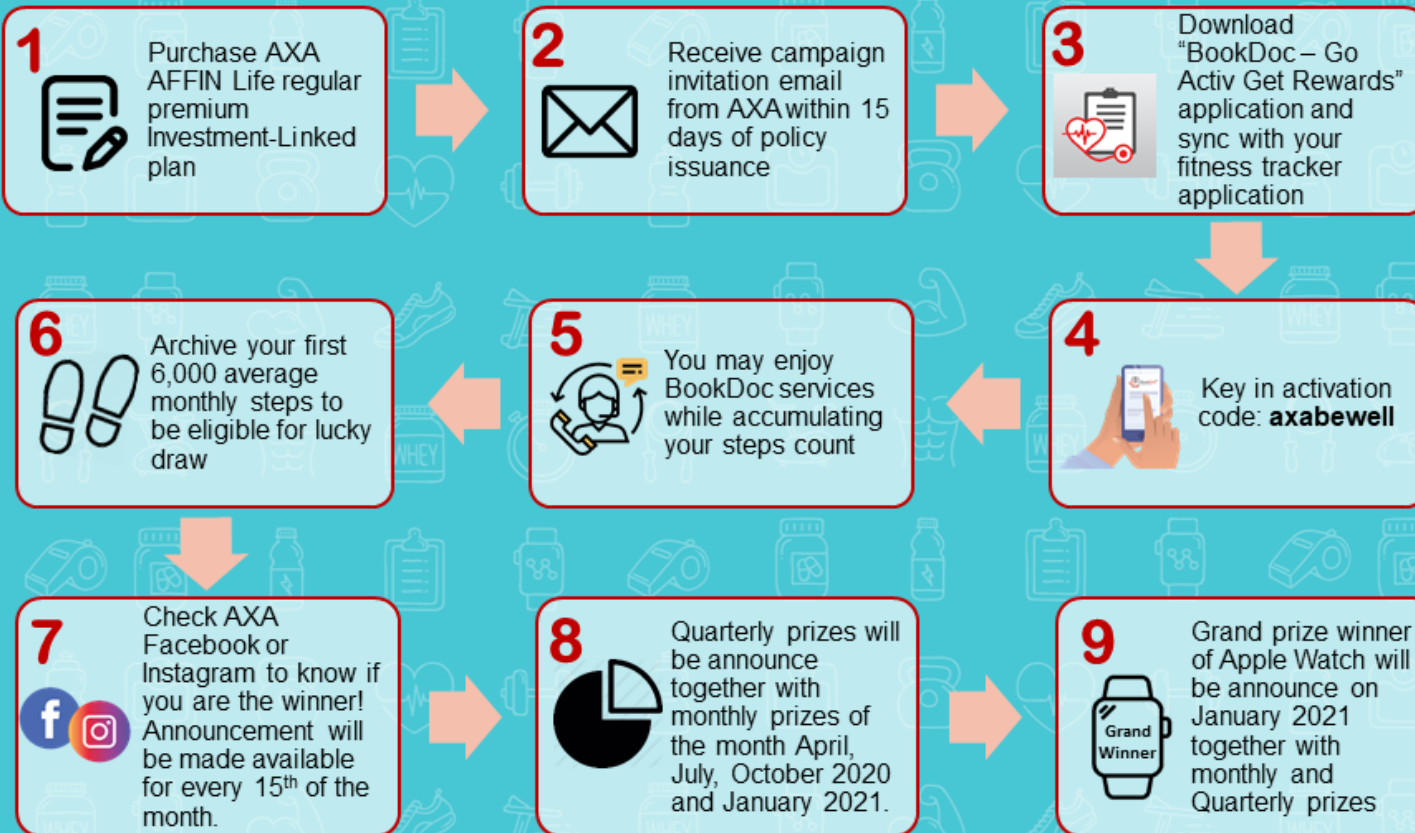

Be Well & Fit

1 January 2020 - 31 December 2020

HOW TO JOIN THE CAMPAIGN?

*Terms and Conditions Apply